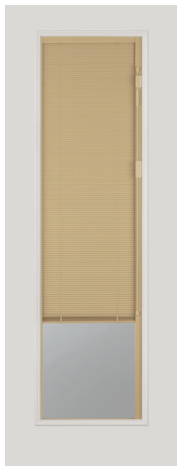

22x64
Evolve
ZEEL

20x64
Evolve
ZEEL

22x80*
Evolve
ZEEL

20x80*
Standard

*80" blinds have a dual operator that controls the raise, lower and tilt function.

Sand Premium Colour

22x36
Evolve
ZEEL

20x36
Evolve

22x64
Evolve
ZEEL

20x64
Evolve
ZEEL

22x80*
Evolve
ZEEL

20x80*
Standard

*80" blinds have a dual operator that controls the raise, lower and tilt function.

Silver Moon Premium Colour

22x36
Evolve
ZEEL

20x36
Evolve

22x64
Evolve
ZEEL

20x64
Evolve
ZEEL

22x80*
Evolve
ZEEL

20x80*
Standard

*80" blinds have a dual operator that controls the raise, lower and tilt function.

Update Your Showroom with a Blink Entry Doorglass Display